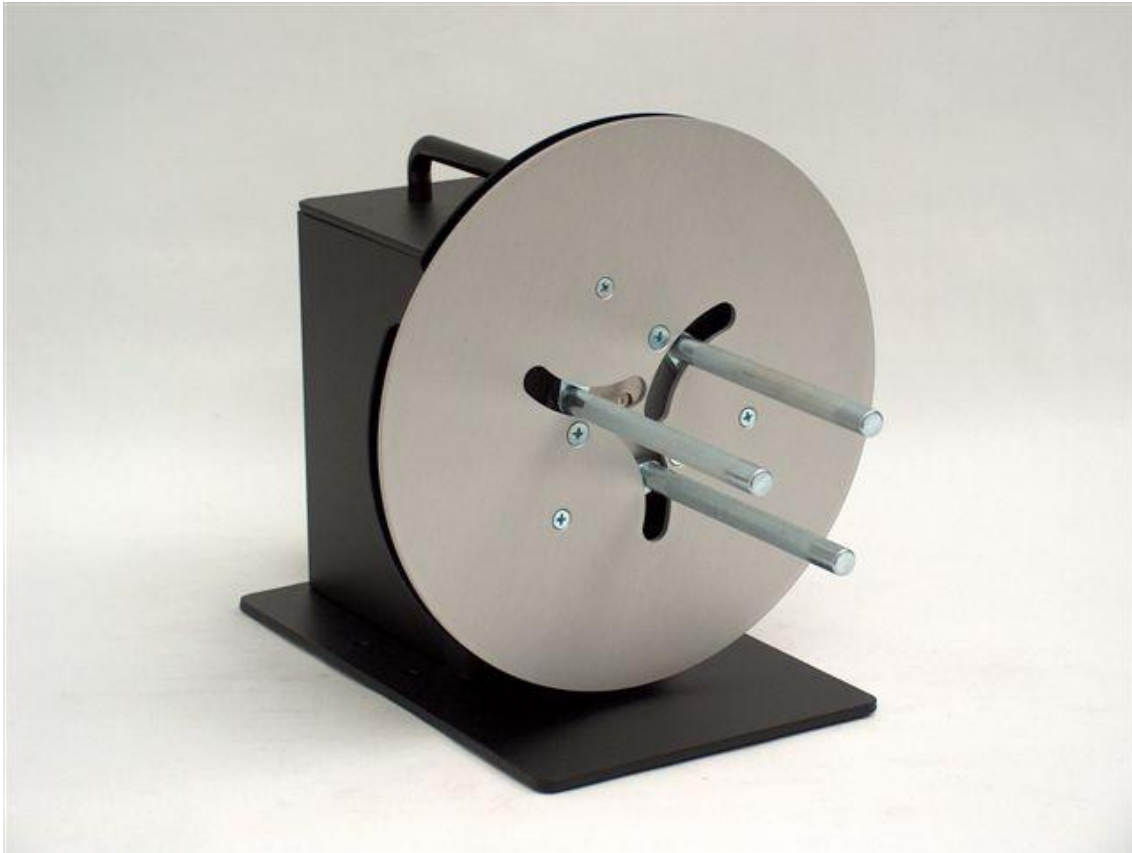

## MC SERIES EXTERNAL REWINDER

The MC label rewinders are the world's most popular low-price Label rewinders

- The series uses a constant adjustable torque technology to achieve impressive, reliable performance at an unprecedented low price.
- A special motor, designed specifically for the series, offers bi-directional operation and trouble-free performance. It's possible to rewind label outside or inside.
- A switch, on the power supply, conveniently controls the amount of rewind force. No awkward, troublesome belts or clutches are used and no speed adjustments are required.
- The MC automatically adjusts to any printer speed up to 50cm/sec and even allows label back-feeding automatically, if your printer requires it.

The MC rewinders have rugged steel construction and feature a 5-year warranty.

## SPECIFICATIONS

	MC10 76	MC11 25-102
Maximum label width	125 mm	115 mm
Maximum label diameter	220 mm	220 mm
Maximum speed	500 mm/s	500 mm/s
Inner roll diameter	76 mm	25 – 102 mm
Maximum roll weight	3.9 kg	3.9 kg