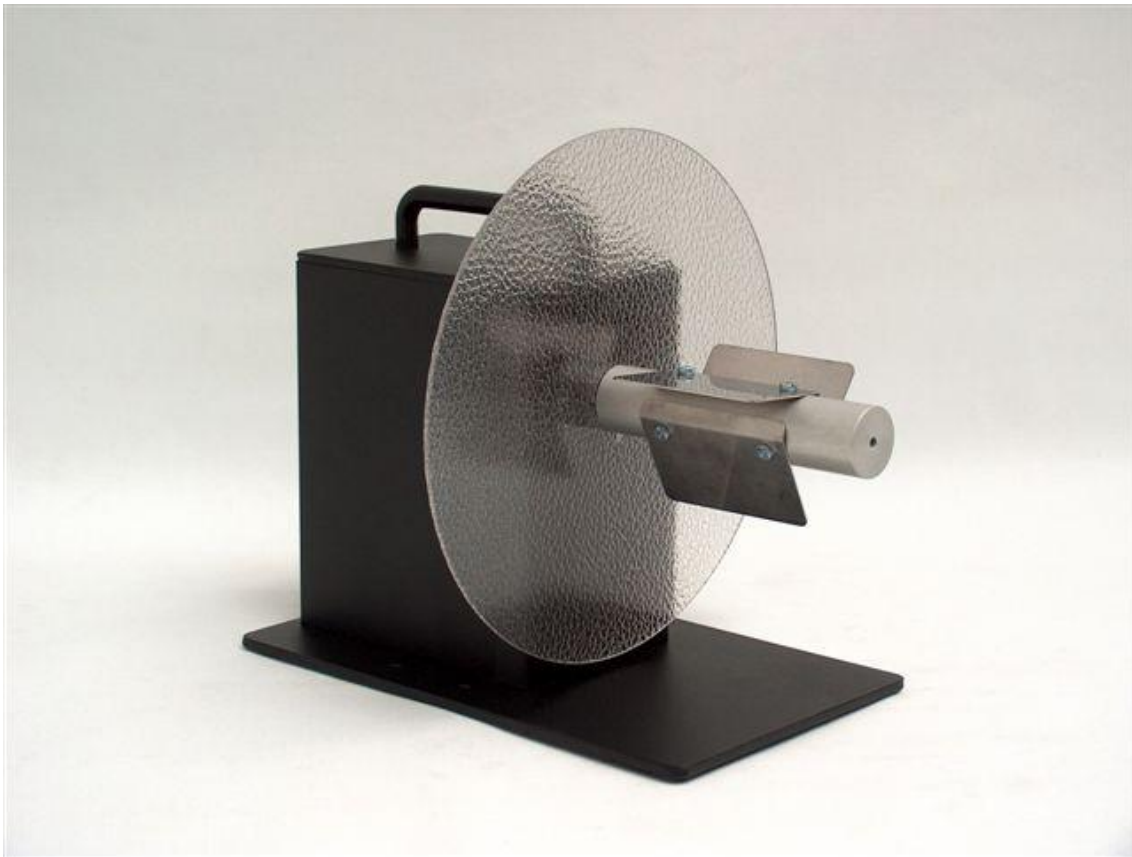

## MC SERIES EXTERNAL REWINDER

The MC label rewinders are the world's most popular low-price Label rewinders

- The series uses a constant adjustable torque technology to achieve impressive, reliable performance at an unprecedented low price.
- A special motor, designed specifically for the series, offers bi-directional operation and trouble-free performance. It's possible to rewind label outside or inside.
- A switch, on the power supply, conveniently controls the amount of rewind force. No awkward, troublesome belts or clutches are used and no speed adjustments are required.
- The MC automatically adjusts to any printer speed up to 50cm/sec and even allows label back-feeding automatically, if your printer requires it.

The MC rewinders have rugged steel construction and feature a 5-year warranty.

## SPECIFICATIONS

	MC10 76	MC11 25-102
Maximum label width	125 mm	115 mm
Maximum label diameter	220 mm	220 mm
Maximum speed	500 mm/s	500 mm/s
Inner roll diameter	76 mm	25 – 102 mm
Maximum roll weight	3.9 kg	3.9 kg